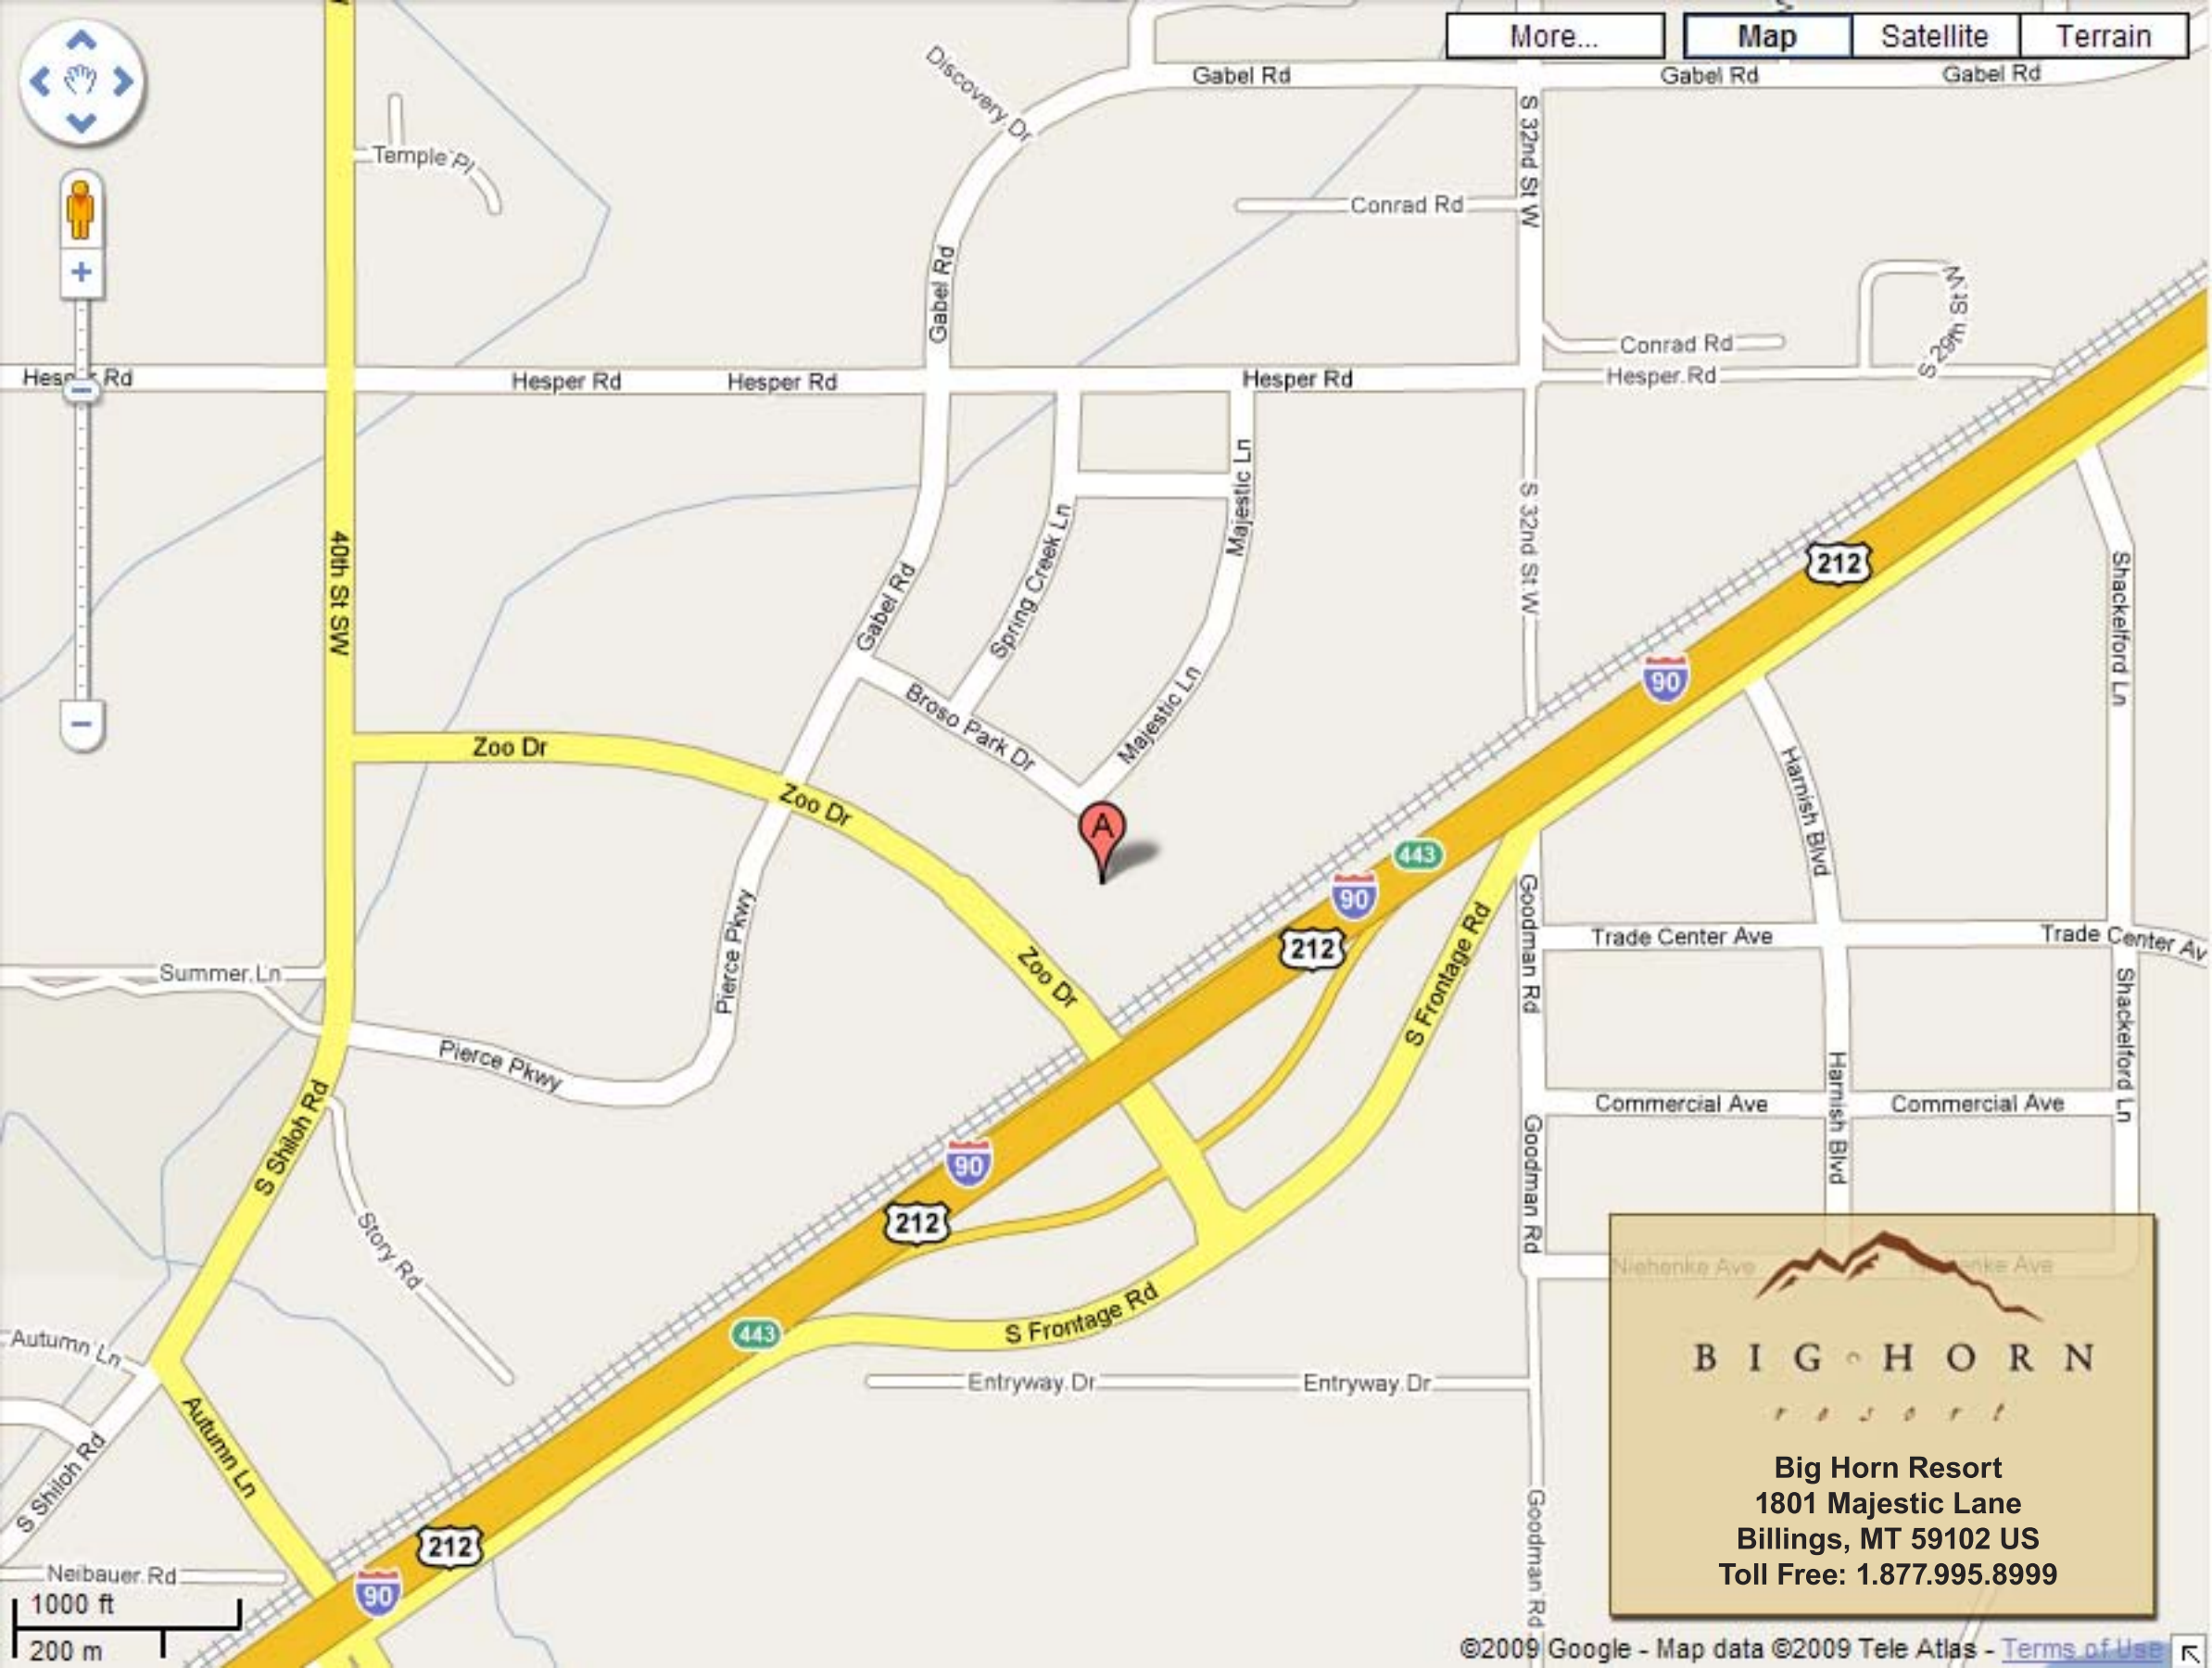

More...

Map

Satellite

Terrain

B I G H O R N
r e s o r t

Big Horn Resort
 1801 Majestic Lane
 Billings, MT 59102 US
 Toll Free: 1.877.995.8999